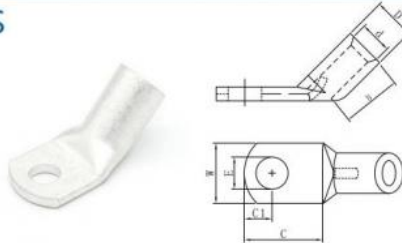

Silver 45 Degree Cable Lug B2B Cable Connectors For Electrical Wiring 70-185mm²

Our Product Introduction

Basic Information

- Place of Origin: China
- Brand Name: TLC
- Certification: UL, CUL, CE
- Model Number: T series
- Minimum Order Quantity: 1000 pcs
- Price: USD
- Packaging Details: Carton Package
- Delivery Time: 5-30 days
- Payment Terms: T/T
- Supply Ability: 1KK pcs per month

Product Specification

- Color: Silver
- Shape: Cable Lug
- Wire Gauge: 70-185mm²
- Size: 45 Degree
- Material: Copper
- Product Name: 45 Degree Cable Lug
- Highlight: **45D Degree Cable Lug TLC, 45 Degree Cable Lug 185mm² TLC, electrical wiring lugs 70mm² TLC**

for more products please visit us on cableslugs.com

Non-Insulated - Copper Lugs

T45° LUGS TERMINALS

Material
Terminal Body: Copper
Plating: Tin

WIRE RANGE	STUD SIZE		ITEM NO	DIMENSION mm(inch)							P/N	QTY BOX
	mm ² (A.W.G)	Metric		Amerian	E	D	d	W	B	C		
70 (2/0)	6	1/4	T70-6-45D	6.4	15.0	11.5	21.5	21.0	22.0	8.0	T-12097522	50
	8	5/16	T70-8-45D	8.3							T-12097523	
	10	3/8	T70-10-45D	10.5							T-12097524	
	12	1/2	T70-12-45D	13.0							T-12097525	
95 (3/0)	8	5/16	T95-8-45D	8.3	17.0	13.5	25.0	24.0	33.0	10.0	T-12097526	30
	10	3/8	T95-10-45D	10.5						T-12097527		
	12	1/2	T95-12-45D	13.0						10.5	T-12097528	
	14	9/16	T95-14-45D	14.5						16.0	T-12097529	
120 (4/0)	8	5/16	T120-8-45D	8.3	20.0	15.6	29.0	27.0	33.0	15.8	T-12097530	30
	10	3/8	T120-10-45D	10.5						T-12097531		
	12	1/2	T120-12-45D	13.0						T-12097532		
	14	9/16	T120-14-45D	14.5						T-12097533		
	16	5/8	T120-16-45D	16.5						17.0	T-12097534	
185 (300/350)	10	3/8	T185-10-45D	10.5	23.6	18.5	34.0	34.0	35.0	17.0	T-12097540	30
	12	1/2	T185-12-45D	13.0						T-12097541		
	14	9/16	T185-14-45D	14.5						T-12097542		
	16	5/8	T185-16-45D	16.5						T-12097543		

Product Description:

The combination of lugs and terminals ensures a strong and stable electrical connection, which is essential for the efficient transfer of electrical power or signals between devices.